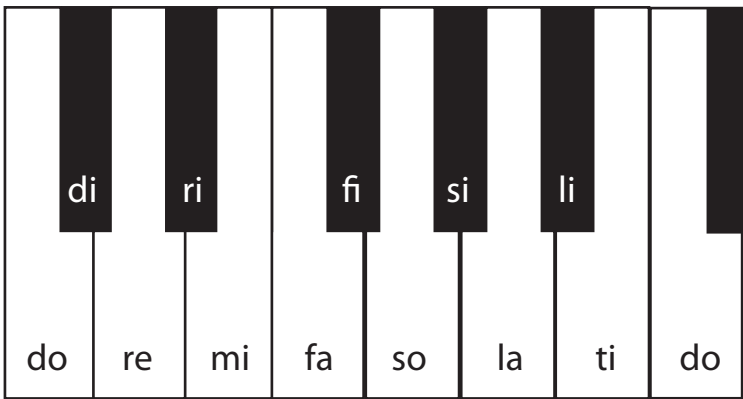

Solfège Major Scale

do re mi fa so la ti do

^ means "scale degree"

○ means there is only a half-step

Solfège natural minor Scale

do re me fa so le te do

Solfège Chromatic Scale Ascending

do re mi fa so la ti do

Solfège harmonic minor Scale

do re me fa so le ti do

⚡ interval of minor 3rd

Solfège Chromatic Scale Descending

do re mi fa so la ti do

Solfège melodic minor Scale

do re me fa so la ti do

do re me fa so le te do

The melodic scale is different ascending and descending. Going up, the last half of the scale is major. Going down, it is the natural minor.