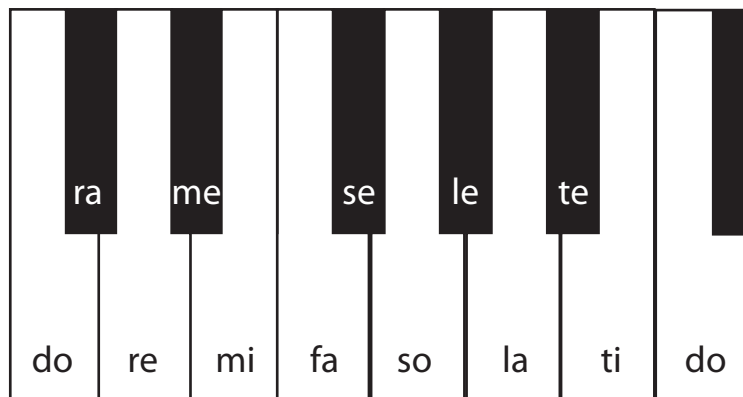

Solfège Major Scale

do re mi fa so la ti do

^ means "scale degree"

○ means there is only a half-step

Solfège natural minor Scale

do re me fa so le te do

Solfège Chromatic Scale Ascending

do re mi fa so la ti do

Solfège harmonic minor Scale

do re me fa so le ti do

⚡ interval of minor 3rd

Solfège Chromatic Scale Descending

do re mi fa so la ti do

Solfège melodic minor Scale

do re me fa so la ti do

do re me fa so le te do

The melodic scale is different ascending and descending. Going up, the last half of the scale is major. Going down, it is the natural minor.