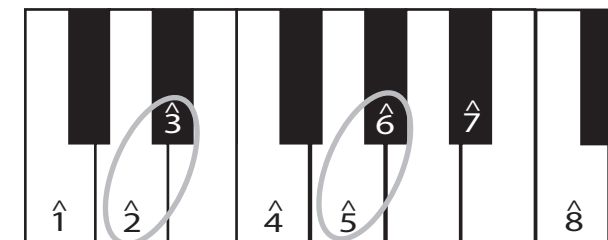

Solfège Major Scale

do re mi fa so la ti do

^ means "scale degree"

○ means there is only a half-step

Solfège natural minor Scale

do re me fa so le te do

Solfège Chromatic Scale Ascending

do re mi fa so la ti do

Solfège harmonic minor Scale

do re me fa so le ti do

⚡ interval of minor 3rd

Solfège Chromatic Scale Descending

do re mi fa so la ti do

Solfège melodic minor Scale

do re me fa so la ti do

do re me fa so le te do

The melodic scale is different ascending and descending. Going up, the last half of the scale is major. Going down, it is the natural minor.