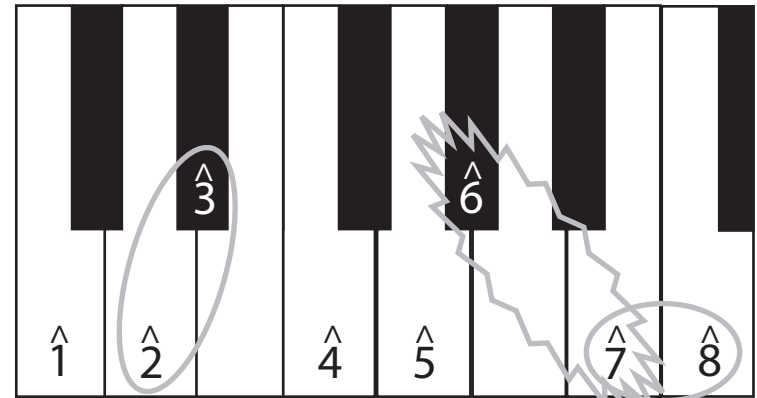

Solfège Major Scale

do re mi fa so la ti do

^ means "scale degree"

○ means there is only a half-step

Solfège natural minor Scale

do re me fa so le te do

Solfège Chromatic Scale Ascending

do re mi fa so la ti do

Solfège harmonic minor Scale

do re me fa so le ti do

⚡ interval of minor 3rd

Solfège Chromatic Scale Descending

do re mi fa so la ti do

Solfège melodic minor Scale

do re me fa so la ti do

do re me fa so le te do

The melodic scale is different ascending and descending. Going up, the last half of the scale is major. Going down, it is the natural minor.