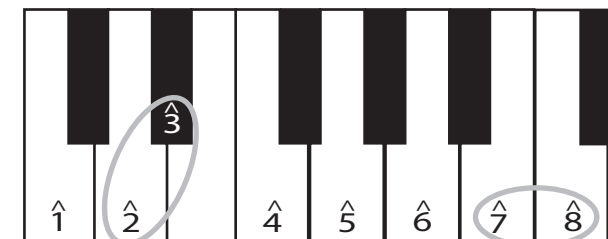

Solfège Major Scale

do re mi fa so la ti do

^ means "scale degree"

○ means there is only a half-step

Solfège natural minor Scale

do re me fa so le te do

Solfège Chromatic Scale Ascending

do re mi fa so la ti do

Solfège harmonic minor Scale

do re me fa so le ti do

⚡ interval of minor 3rd

Solfège Chromatic Scale Descending

do re mi fa so la ti do

Solfège melodic minor Scale

do re me fa so la ti do

do re me fa so le te do

The melodic scale is different ascending and descending. Going up, the last half of the scale is major. Going down, it is the natural minor.