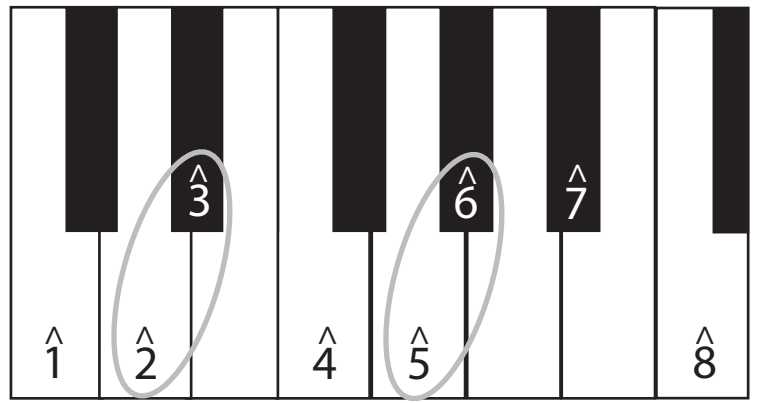

Solfège Major Scale

do re mi fa so la ti do

^ means "scale degree"

○ means there is only a half-step

Solfège natural minor Scale

do re me fa so le te do

Solfège Chromatic Scale Ascending

do re mi fa so la ti do

Solfège harmonic minor Scale

do re me fa so le ti do

⚡ interval of minor 3rd

Solfège Chromatic Scale Descending

do re mi fa so la ti do

Solfège melodic minor Scale

do re me fa so la ti do

do re me fa so le te do

The melodic scale is different ascending and descending. Going up, the last half of the scale is major. Going down, it is the natural minor.