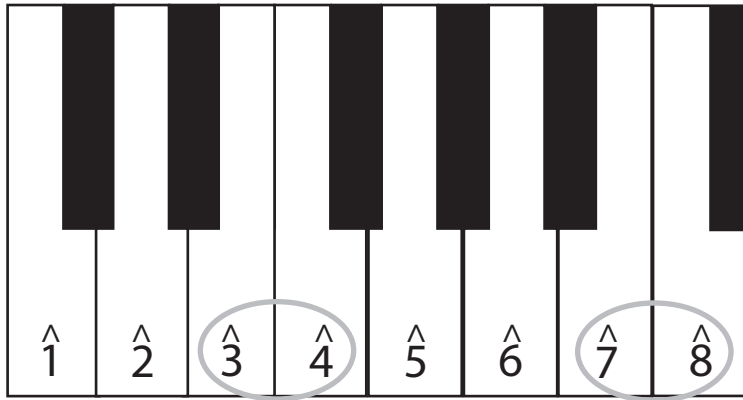

Solfège Major Scale

do re mi fa so la ti do

^ means "scale degree"

○ means there is only a half-step

Solfège natural minor Scale

do re me fa so le te do

Solfège Chromatic Scale Ascending

do re mi fa so la ti do

Solfège harmonic minor Scale

do re me fa so le ti do

⚡ interval of minor 3rd

Solfège Chromatic Scale Descending

do re mi fa so la ti do

Solfège melodic minor Scale

do re me fa so la ti do

do re me fa so le te do

The melodic scale is different ascending and descending. Going up, the last half of the scale is major. Going down, it is the natural minor.